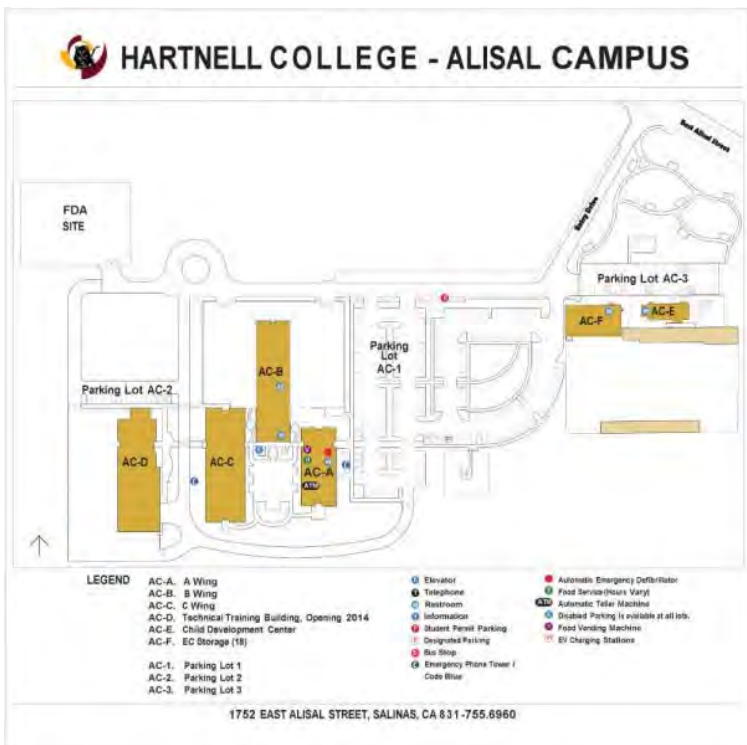

# HARTNELL COLLEGE

411 CENTRAL AVENUE, SALINAS CA 93901 831-755.6700

**HARTNELL COLLEGE  
KING CITY CAMPUS**

LEGEND  
CR Community Room

- Elevator
- Restroom
- Accessible Entrance
- Emergency Phone Tower / Code Blue

117 N. SECOND STREET, KING CITY, CA 831-386.7100

**SOLEDAD  
EDUCATION CENTER**

- LEGEND**
- |                    |                                   |
|--------------------|-----------------------------------|
| CR Community Room  | Restroom                          |
| V Vending Machines | Accessible Access or Parking      |
|                    | EV Charging Stations- future      |
|                    | Emergency Phone Tower / Code Blue |
|                    | Bus Stop                          |

1505 Metz Road, Soledad, CA 831-759-6051

**HARTNELL COLLEGE  
CASTROVILLE EDUCATION CENTER**